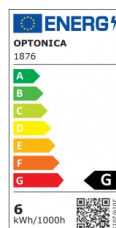

OPTONICA

Ampoule LED E27 R63

Puissance

- 6W

Couleur de lumière

Lumière blanche

Stamps

Technical Specification

| | |
|-------------------------------------|-----------------|
| Reference catalogue | 1876 |
| Brand | Optonica |
| Product Code | SP6-A8 |
| Socket | E27 |
| Power | 6W |
| Energy Consumption | 6 kWh/1000h |
| Input voltage | AC175-265V |
| Flux | 480 lm |
| FLUX per watt | 80lm/W |
| IP | 20 |
| Dimmable | No |
| Correlated Color Temperature | 6000K |
| Light Color | Lumière blanche |
| Wattage Equivalent | 36W |
| EAN Code | 3800156618763 |
| Energy Efficiency Label | G |

| | |
|---|----------------|
| Beam angle | 200° |
| Power Factor | 0.5 |
| On/Off Cycles | 25 000x |
| Instant On | 0.1s |
| Material | ALU+PC |
| Operating Frequency | 50-60 Hz |
| Temperature | -20°C / +40°C |
| Life span | 25 000 Hours |
| Color Code | 860 |
| Body Color | White |
| Lumen maintenance at end of service life | 70% |
| Size of product | φ63x100 mm |
| Size of package | 115x70x70 mm |
| Size of Box | 340x230x660 mm |
| Items per pack | 1 |
| Items per box | 100 |
| Color Of The Shell | White |
| Gross weight | 0,070 kg |