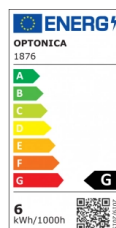

OPTONICA

Ampoule LED E27 R63

Puissance

- 6W

Couleur de lumière

Lumière blanche

Stamps

Technical Specification

Reference catalogue	1876
Brand	Optonica
Product Code	SP6-A8
Socket	E27
Power	6W
Energy Consumption	6 kWh/1000h
Input voltage	AC175-265V
Flux	480 lm
FLUX per watt	80lm/W
IP	20
Dimmable	No
Correlated Color Temperature	6000K
Light Color	Lumière blanche
Wattage Equivalent	36W
EAN Code	3800156618763
Energy Efficiency Label	G

Beam angle	200°
Power Factor	0.5
On/Off Cycles	25 000x
Instant On	0.1s
Material	ALU+PC
Operating Frequency	50-60 Hz
Temperature	-20°C / +40°C
Life span	25 000 Hours
Color Code	860
Body Color	White
Lumen maintenance at end of service life	70%
Size of product	φ63x100 mm
Size of package	115x70x70 mm
Size of Box	340x230x660 mm
Items per pack	1
Items per box	100
Color Of The Shell	White
Gross weight	0,070 kg