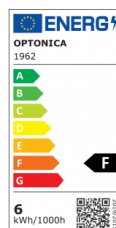

OPTONICA

Spot LED GU10 50° COB Blanc

Puissance

- 6W

Couleur de lumière

Lumière chaude

Stamps

Technical Specification

Reference catalogue	1962
Brand	Optonica
Product Code	SP6-A4
Socket	GU10
Power	6W
Energy Consumption	6 kWh/1000h
Input voltage	AC220-240V
Flux	480 lm
FLUX per watt	80lm/W
IP	20
Dimmable	No
Correlated Color Temperature	2700K
Light Color	Lumière chaude
Wattage Equivalent	35W
EAN Code	3800156619623
Energy Efficiency Label	F

Beam angle	50°
Power Factor	0.5
On/Off Cycles	25 000x
Instant On	0.1s
Material	ALU+PC
Operating Frequency	50-60 Hz
Temperature	-20°C / +40°C
Life span	25 000 Hours
Color Code	827
LED Type	COB
Lumen maintenance at end of service life	70%
Size of product	φ50x55 mm
Size of package	70x55x55 mm
Items per pack	1
Items per box	100
Color Of The Shell	White
Gross weight	0,060 kg
Net weight	0,050 kg