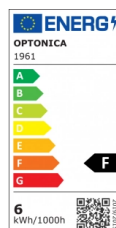

OPTONICA

Spot LED GU10 50° COB Blanc

Puissance

- 6W

Couleur de lumière

Lumière neutre

Stamps

Technical Specification

Reference catalogue	1961
Brand	Optonica
Product Code	SP6-A4
Socket	GU10
Power	6W
Energy Consumption	6 kWh/1000h
Input voltage	AC220-240V
Flux	480 lm
FLUX per watt	80lm/W
IP	20
Dimmable	No
Correlated Color Temperature	4500K
Light Color	Lumière neutre
Wattage Equivalent	35W
EAN Code	3800156619616
Energy Efficiency Label	F

Beam angle	50°
Power Factor	0.5
On/Off Cycles	25 000x
Instant On	0.1s
Material	ALU+PC
Operating Frequency	50-60 Hz
Temperature	-20°C / +40°C
Life span	25 000 Hours
Color Code	845
LED Type	COB
Lumen maintenance at end of service life	70%
Size of product	φ50x55 mm
Size of package	70x55x55 mm
Items per pack	1
Items per box	100
Color Of The Shell	White
Gross weight	0,060 kg
Net weight	0,050 kg