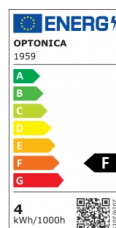

OPTONICA

Spot LED GU10 50° COB Blanc

Puissance

- 4W

Couleur de lumière

Lumière chaude

Stamps

Technical Specification

Reference catalogue	1959
Brand	Optonica
Product Code	SP4-A2
Socket	GU10
Power	4W
Energy Consumption	4 kWh/1000h
Input voltage	AC220-240V
Flux	320 lm
FLUX per watt	80lm/W
IP	20
Dimmable	No
Correlated Color Temperature	2700K
Light Color	Lumière chaude
Wattage Equivalent	25W
EAN Code	3800156619593
Energy Efficiency Label	F

Beam angle	50°
Power Factor	0.5
On/Off Cycles	25 000x
Instant On	0.1s
Material	ALU+PC
Operating Frequency	50-60 Hz
Temperature	-20°C / +40°C
Life span	25 000 Hours
Color Code	827
LED Type	COB
Lumen maintenance at end of service life	70%
Size of product	φ50x55 mm
Size of package	70x55x55 mm
Items per pack	1
Items per box	100
Color Of The Shell	White
Gross weight	0,060 kg
Net weight	0,050 kg