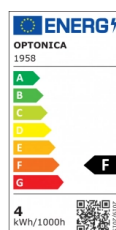

OPTONICA

Spot LED GU10 50° COB Blanc

Puissance

- 4W

Couleur de lumière

Lumière neutre

Stamps

Technical Specification

Reference catalogue	1958
Brand	Optonica
Product Code	SP4-A2
Socket	GU10
Power	4W
Energy Consumption	4 kWh/1000h
Input voltage	AC220-240V
Flux	320 lm
FLUX per watt	80lm/W
IP	20
Dimmable	No
Correlated Color Temperature	4500K
Light Color	Lumière neutre
Wattage Equivalent	25W
EAN Code	3800156619586
Energy Efficiency Label	F

Beam angle	50°
Power Factor	0.5
On/Off Cycles	25 000x
Instant On	0.1s
Material	ALU+PC
Operating Frequency	50-60 Hz
Temperature	-20°C / +40°C
Life span	25 000 Hours
Color Code	845
LED Type	COB
Lumen maintenance at end of service life	70%
Size of product	φ50x55 mm
Size of package	70x55x55 mm
Items per pack	1
Items per box	100
Color Of The Shell	White
Gross weight	0,060 kg
Net weight	0,050 kg