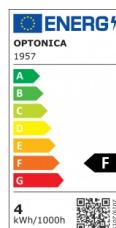

OPTONICA

Spot LED GU10 50° COB Blanc

Puissance

- 4W

Couleur de lumière

Lumière blanche

Stamps

Technical Specification

Reference catalogue	1957
Brand	Optonica
Product Code	SP4-A2
Socket	GU10
Power	4W
Energy Consumption	4 kWh/1000h
Input voltage	AC220-240V
Flux	320 lm
FLUX per watt	80lm/W
IP	20
Dimmable	No
Correlated Color Temperature	6000K
Light Color	Lumière blanche
Wattage Equivalent	25W
EAN Code	3800156619579
Energy Efficiency Label	F

Beam angle	50°
Power Factor	0.5
On/Off Cycles	25 000x
Instant On	0.1s
Material	ALU+PC
Operating Frequency	50-60 Hz
Temperature	-20°C / +40°C
Life span	25 000 Hours
Color Code	860
LED Type	COB
Lumen maintenance at end of service life	70%
Size of product	φ50x55 mm
Size of package	70x55x55 mm
Items per pack	1
Items per box	100
Color Of The Shell	White
Gross weight	0,060 kg
Net weight	0,050 kg