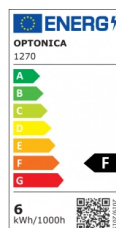

OPTONICA

Spot LED GU10 50° COB

Puissance

- 6W

Couleur de lumière

Lumière neutre

Stamps

Technical Specification

Reference catalogue	1270
Brand	Optonica
Product Code	SP6-A4
Socket	GU10
Power	6W
Energy Consumption	6 kWh/1000h
Input voltage	AC220-240V
Flux	480 lm
FLUX per watt	80lm/W
IP	20
Dimmable	No
Correlated Color Temperature	4500K
Light Color	Lumière neutre
Wattage Equivalent	50W
EAN Code	3800156612709
Energy Efficiency Label	F

Beam angle	50°
Power Factor	0.5
On/Off Cycles	25 000x
Instant On	0.1s
Material	Aluminium
Operating Frequency	50-60 Hz
Temperature	-20°C / +40°C
Life span	25 000 Hours
Color Code	845
Body Color	Silver
LED Type	COB
Lumen maintenance at end of service life	70%
Size of product	φ50x55 mm
Size of package	70x55x55 mm
Items per pack	1
Items per box	100
Color Of The Shell	Silver
Gross weight	0,060 kg