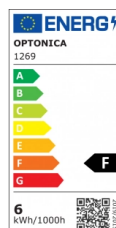

OPTONICA

Spot LED GU10 50° COB

Puissance

- 6W

Couleur de lumière

Lumière blanche

Stamps

Technical Specification

Reference catalogue	1269
Brand	Optonica
Product Code	SP6-A4
Socket	GU10
Power	6W
Energy Consumption	6 kWh/1000h
Input voltage	AC220-240V
Flux	480 lm
FLUX per watt	80lm/W
IP	20
Dimmable	No
Correlated Color Temperature	6000K
Light Color	Lumière blanche
Wattage Equivalent	50W
EAN Code	3800156612693
Energy Efficiency Label	F

Beam angle	50°
Power Factor	0.5
On/Off Cycles	25 000x
Instant On	0.1s
Material	Aluminium
Operating Frequency	50-60 Hz
Temperature	-20°C / +40°C
Life span	25 000 Hours
Color Code	860
Body Color	Silver
LED Type	COB
Lumen maintenance at end of service life	70%
Size of product	φ50x55 mm
Size of package	70x55x55 mm
Items per pack	1
Items per box	100
Color Of The Shell	Silver
Gross weight	0,060 kg