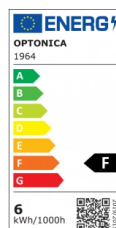

OPTONICA

Ampoule LED GU10 50° COB Dimmable

Puissance

- 6W

Couleur de lumière

Lumière neutre

Stamps

Technical Specification

Reference catalogue	1964
Brand	Optonica
Product Code	SP6-A5
Socket	GU10
Power	6W
Energy Consumption	6 kWh/m /1000h
Input voltage	AC220-240V
Flux	480 lm
FLUX per watt	80lm/W
IP	20
Dimmable	Yes
Correlated Color Temperature	4500K
Light Color	Lumière neutre
Wattage Equivalent	35W
EAN Code	3800156619647
Energy Efficiency Label	F

Beam angle	50°
Power Factor	0.5
On/Off Cycles	25 000x
Instant On	0.1s
Material	ALU+PC
Operating Frequency	50-60 Hz
Temperature	-20°C / +40°C
Life span	25 000 Hours
Color Code	845
Body Color	White
Lumen maintenance at end of service life	70%
Size of product	φ50x55 mm
Size of package	70x55x55 mm
Size of Box	270x270x280 mm
Items per pack	1
Items per box	100
Gross weight	0,054 kg
Net weight	0,043 kg