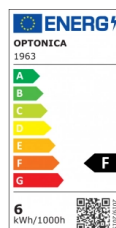

OPTONICA

Ampoule LED GU10 50° COB Dimmable

Puissance

- 6W

Couleur de lumière

Lumière blanche

Stamps

Technical Specification

| | |
|-------------------------------------|-----------------|
| Reference catalogue | 1963 |
| Brand | Optonica |
| Product Code | SP6-A5 |
| Socket | GU10 |
| Power | 6W |
| Energy Consumption | 6 kWh/m /1000h |
| Input voltage | AC220-240V |
| Flux | 480 lm |
| FLUX per watt | 80lm/W |
| IP | 20 |
| Dimmable | Yes |
| Correlated Color Temperature | 6000K |
| Light Color | Lumière blanche |
| Wattage Equivalent | 35W |
| EAN Code | 3800156619630 |
| Energy Efficiency Label | F |

| | |
|---|----------------|
| Beam angle | 50° |
| Power Factor | 0.5 |
| On/Off Cycles | 25 000x |
| Instant On | 0.1s |
| Material | ALU+PC |
| Operating Frequency | 50-60 Hz |
| Temperature | -20°C / +40°C |
| Life span | 25 000 Hours |
| Color Code | 860 |
| Body Color | White |
| Lumen maintenance at end of service life | 70% |
| Size of product | φ50x55 mm |
| Size of package | 70x55x55 mm |
| Size of Box | 270x270x280 mm |
| Items per pack | 1 |
| Items per box | 100 |
| Gross weight | 0,054 kg |
| Net weight | 0,043 kg |