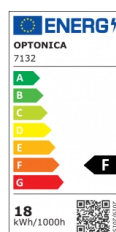

OPTONICA

Laveur de Mur LED

Puissance

- 18W

Couleur de lumière

Lumière chaude

Stamps

Technical Specification

Reference catalogue	7132
Brand	Optonica
Product Code	WW18-A1
Power	18W
Energy Consumption	18 kWh/1000h
Input voltage	AC220-240V
Flux	1400 lm
FLUX per watt	78lm/W
IP	65
Dimmable	No
Correlated Color Temperature	2700K
Light Color	Lumière chaude
EAN Code	3800156671324
Energy Efficiency Label	F
Beam angle	30°
Power Factor	0.5

Power LED	18W
On/Off Cycles	25 000x
Instant On	0.2s
Material	Aluminium
Operating Frequency	50-60 Hz
Temperature	-20°C / +40°C
Ra ≥	80
Life span	25 000 Hours
Color Code	827
Lumen maintenance at end of service life	70%
Size of product	1000x30x25 mm
Size of package	1006x63x43 mm
Items per pack	1
Items per box	20
Gross weight	0,830 kg
Net weight	0,723 kg
Warranty	2 Years