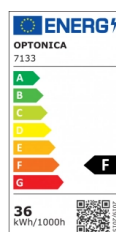

OPTONICA

Laveur de Mur LED

Puissance

- 36W

Couleur de lumière

Lumière chaude

Stamps

Technical Specification

Reference catalogue	7133
Brand	Optonica
Product Code	WW36-A1
Power	36W
Energy Consumption	36 kWh/1000h
Input voltage	AC220-240V
Flux	2800 lm
FLUX per watt	78lm/W
IP	65
Dimmable	No
Correlated Color Temperature	2700K
Light Color	Lumière chaude
EAN Code	3800156671331
Energy Efficiency Label	F
Beam angle	30°
Power Factor	0.5

Power LED	36W
On/Off Cycles	25 000x
Instant On	0.2s
Material	Aluminium
Operating Frequency	50-60 Hz
Temperature	-20°C / +40°C
Ra ≥	80
Life span	25 000 Hours
Color Code	827
Lumen maintenance at end of service life	70%
Size of product	1000x30x25 mm
Size of package	106x63x43 mm
Items per pack	1
Items per box	20
Gross weight	0,810 kg
Net weight	0,715 kg
Warranty	2 Years