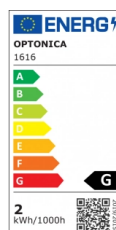

OPTONICA

LED Bombilla G4

Potencia **Color de luz**

• 2W

Blanca neutral

Stamps

Especificación técnica

Número de catálogo	1616
Brand	Optonica
Product Code	SP2-A1
Socket	G4
Power	2W
Energy Consumption	2 kWh/1000h
Input voltage	DC12V
Flux	170 lm
FLUX per watt	85m/W
IP	20
Dimmable	No
Correlated Color Temperature	4500K
Light Color	Blanca neutral
Wattage Equivalent	18W
EAN Code	3800156616165
Energy Efficiency Label	G
Beam angle	360°
Power Factor	0.5

Power LED	2W
On/Off Cycles	25 000x
Instant On	0.2s
Material	Plastic
Operating Frequency	50-60 Hz
Temperature	-20°C / +40°C
Ra ≥	80
Life span	25 000 Hours
Color Code	845
Lumen maintenance at end of service life	70%
Size of product	10x30 mm
Size of package	65x20 mm
Size of Box	450x210x240 mm
Items per pack	1
Items per box	500
Gross weight	0,005 kg
Net weight	0,004 kg
Warranty	2 Years