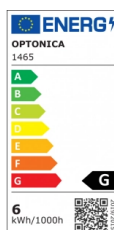

OPTONICA

LED Bombilla E14 Regulable

Potencia **Color de luz**

• 6W

Blanca neutral

Stamps

Especificación técnica

Número de catálogo	1465
Brand	Optonica
Product Code	SP6-A9
Socket	E14
Power	6W
Energy Consumption	6 kWh/1000h
Input voltage	AC175-265V
Flux	480 lm
FLUX per watt	80lm/W
IP	20
Dimmable	Yes
Correlated Color Temperature	4500K
Light Color	Blanca neutral
Wattage Equivalent	48W
EAN Code	3800156614659
Energy Efficiency Label	G

Beam angle	240°
Power Factor	0.5
Power LED	6W
On/Off Cycles	25 000x
Instant On	0.2s
Material	ALU+PC
Operating Frequency	50-60 Hz
Temperature	-20°C / +40°C
Ra ≥	80
Life span	25 000 Hours
Color Code	845
Lumen maintenance at end of service life	70%
Size of product	103x37 mm
Size of package	110x37x37 mm
Size of Box	405x210x235 mm
Items per pack	1
Items per box	100
Gross weight	0,030 kg