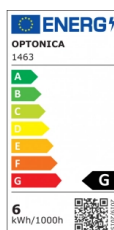

OPTONICA

LED Bombilla E14 Regulable

Potencia **Color de luz**

• 6W

Blanco cálido

Stamps

Especificación técnica

Número de catálogo	1463
Brand	Optonica
Product Code	SP6-A9
Socket	E14
Power	6W
Energy Consumption	6 kWh/1000h
Input voltage	AC175-265V
Flux	480 lm
FLUX per watt	80lm/W
IP	20
Dimmable	Yes
Correlated Color Temperature	2700K
Light Color	Blanco cálido
Wattage Equivalent	48W
EAN Code	3800156614635
Energy Efficiency Label	G

Beam angle	240°
Power Factor	0.5
Power LED	6W
On/Off Cycles	25 000x
Instant On	0.2s
Material	ALU+PC
Operating Frequency	50-60 Hz
Temperature	-20°C / +40°C
Ra ≥	80
Life span	25 000 Hours
Color Code	827
Lumen maintenance at end of service life	70%
Size of package	110x37x37 mm
Size of Box	405x210x235 mm
Items per pack	1
Items per box	100
Gross weight	0,030 kg
Net weight	0,022 kg