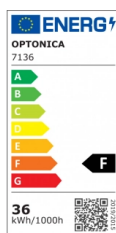

OPTONICA

Lavadora de Pared LED

Potencia Color de luz

- 36W

Luz blanca

Stamps

Especificación técnica

Número de catálogo	7136
Brand	Optonica
Product Code	WW36-A1

Power	36W
Energy Consumption	36 kWh/1000h
Input voltage	AC220-240V
Flux	2800 lm
FLUX per watt	78lm/W
IP	65
Dimmable	No
Correlated Color Temperature	6000K
Light Color	Luz blanca
EAN Code	3800156671362
Energy Efficiency Label	F
Beam angle	30°
Power Factor	0.5
Power LED	36W
On/Off Cycles	25 000x
Instant On	0.2s
Material	Aluminium
Operating Frequency	50-60 Hz

Temperature	-20°C / +40°C
Ra ≥	80
Life span	25 000 Hours
Color Code	860
Lumen maintenance at end of service life	70%
Size of product	1000x30x25 mm
Size of package	1006x63x43 mm
Items per pack	1
Items per box	20
Gross weight	0,810 kg
Net weight	0,715 kg
Warranty	2 Years