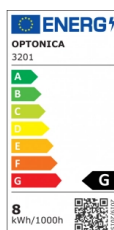

OPTONICA

Downlight LED COB Redondo Giratorio 60°

Potencia **Color de luz**

- 8W

Luz blanca

Stamps

Especificación técnica

Número de catálogo	3201
Brand	Optonica
Product Code	CB8-A1
Power	8W
Energy Consumption	8 kWh/1000h
Input voltage	AC175-265V
Flux	560 lm
FLUX per watt	70lm/W
IP	20
Dimmable	No
Correlated Color Temperature	6000K
Light Color	Luz blanca
Wattage Equivalent	64W
EAN Code	3800156632011
Energy Efficiency Label	G
Beam angle	60°

Hole Size	φ85 mm
Power Factor	0.5
On/Off Cycles	25 000x
Instant On	0.1s
Material	Aluminium
Operating Frequency	50-60 Hz
Temperature	-20°C / +40°C
Ra ≥	80
Life span	25 000 Hours
Color Code	860
LED Type	COB
Lumen maintenance at end of service life	70%
Size of product	φ95x55 mm
Size of package	100x100x70 mm
Size of Box	370x220x320 mm
Items per pack	1
Items per box	30
Gross weight	0,238 kg