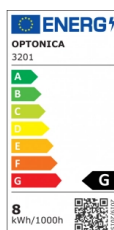

OPTONICA

Downlight LED COB Redondo Giratorio 60°

Potencia **Color de luz**

• 8W

Luz blanca

Stamps

Especificación técnica

Número de catálogo	3201
Brand	Optonica
Product Code	CB8-A1
Power	8W
Energy Consumption	8 kWh/1000h
Input voltage	AC175-265V
Flux	560 lm
FLUX per watt	70lm/W
IP	20
Dimmable	No
Correlated Color Temperature	6000K
Light Color	Luz blanca
Wattage Equivalent	64W
EAN Code	3800156632011
Energy Efficiency Label	G
Beam angle	60°

Hole Size	φ85 mm
Power Factor	0.5
On/Off Cycles	25 000x
Instant On	0.1s
Material	Aluminium
Operating Frequency	50-60 Hz
Temperature	-20°C / +40°C
Ra ≥	80
Life span	25 000 Hours
Color Code	860
LED Type	COB
Lumen maintenance at end of service life	70%
Size of product	φ95x55 mm
Size of package	100x100x70 mm
Size of Box	370x220x320 mm
Items per pack	1
Items per box	30
Gross weight	0,238 kg