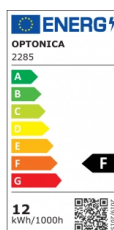

OPTONICA

LED Surface Redondo Panel

Potencia **Color de luz**

- 12W

Blanco cálido

Stamps

Especificación técnica

Número de catálogo	2285
Brand	Optonica
Product Code	DL12-A8
Power	12W
Energy Consumption	12 kWh/1000h
Input voltage	AC180-265V
Flux	900 lm
FLUX per watt	80lm/W
IP	65
Dimmable	No
Correlated Color Temperature	2800K
Light Color	Blanco cálido
Wattage Equivalent	96W
EAN Code	3800156622852
Energy Efficiency Label	F
Beam angle	120º

Power Factor	0.5
On/Off Cycles	25 000x
Instant On	0.1s
Material	PC+ABS
Operating Frequency	50-60 Hz
Temperature	-20°C / +40°C
Ra ≥	80
Life span	25 000 Hours
Color Code	830
Lumen maintenance at end of service life	70%
Size of product	φ155x48 mm
Size of package	160x160x55 mm
Size of Box	600x185x350 mm
Items per pack	1
Items per box	20
Gross weight	0,275 kg
Net weight	0,2218 kg
Warranty	2 Years