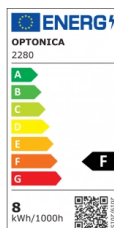

OPTONICA

LED Surface Redondo Panel

Potencia **Color de luz**

- 8W

Luz blanca

Stamps

Especificación técnica

Número de catálogo	2280
Brand	Optonica
Product Code	DL8-A1
Power	8W
Energy Consumption	8 kWh/1000h
Input voltage	AC180-265V
Flux	640 lm
FLUX per watt	80lm/W
IP	65
Dimmable	No
Correlated Color Temperature	6000K
Light Color	Luz blanca
Wattage Equivalent	64W
EAN Code	3800156622807
Energy Efficiency Label	F
Beam angle	120º

Power Factor	0.5
On/Off Cycles	25 000x
Instant On	0.1s
Material	PC+ABS
Operating Frequency	50-60 Hz
Temperature	-20°C / +40°C
Ra ≥	80
Life span	25 000 Hours
Color Code	860
Lumen maintenance at end of service life	70%
Size of product	φ155x48 mm
Size of package	160x160x55 mm
Size of Box	600x185x350 mm
Items per pack	1
Items per box	20
Gross weight	0,275 kg
Net weight	0,2218 kg
Warranty	2 Years