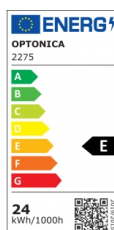

OPTONICA

LED Surface Panel Redondo

Potencia **Color de luz**

- 24W

Blanco cálido

Stamps

Especificación técnica

Número de catálogo	2275
Brand	Optonica
Product Code	DL24-A8
Power	24W
Energy Consumption	24 kWh/1000h
Input voltage	AC180-265V
Flux	2250 lm
FLUX per watt	94lm/W
IP	20
Dimmable	No
Correlated Color Temperature	2800K
Light Color	Blanco cálido
Wattage Equivalent	192W
EAN Code	3800156622753
Energy Efficiency Label	E
Beam angle	120º

Power Factor	0.5
On/Off Cycles	25 000x
Instant On	0.1s
Material	PC+ABS
Operating Frequency	50-60 Hz
Temperature	-20°C / +40°C
Ra ≥	80
Life span	25 000 Hours
Color Code	830
Body Color	White
Lumen maintenance at end of service life	70%
Size of product	φ310x56 mm
Size of package	315x315x60 mm
Size of Box	625x330x330 mm
Items per pack	1
Items per box	20
Gross weight	0,628 kg
Net weight	0,5065 kg