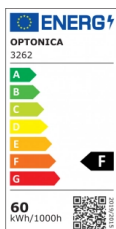

OPTONICA

LED Spot Downlight COB TUV PASS

Leistung **Lichtfarbe**

- 60W

Kaltweiß

Stamps

Technische Spezifikation

Katalognummer	3262
Brand	Optonica
Product Code	CB60-A1
Power	60W
Energy Consumption	60 kWh/1000h
Input voltage	AC100-240V
Flux	5600 lm
FLUX per watt	94lm/W
IP	20
Dimmable	No
Correlated Color Temperature	6000K
Light Color	Kaltweiß
Wattage Equivalent	480W
EAN Code	3800156632622
Energy Efficiency Label	F
Beam angle	60°

Hole Size	φ205 mm
Power Factor	0.9
Power LED	60W
On/Off Cycles	25 000x
Instant On	0.1s
Material	Aluminium
Temperature	-20°C / +40°C
Ra ≥	80
Life span	25 000 Hours
Color Code	860
Body Color	White
LED Type	COB
Lumen maintenance at end of service life	70%
Size of product	φ230x130 mm
Size of package	450x450x140 mm
Size of Box	510x510x300 mm
Items per pack	1
Items per box	8