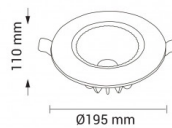

OPTONICA

Spot Downlight LED COB TUV PASS

Potencia   **Color de luz**

- 40W

Blanca neutral

Stamps