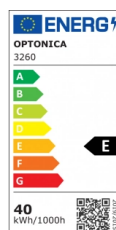

OPTONICA

Spot Downlight LED COB TUV PASS

Potencia **Color de luz**

- 40W

Luz blanca

Stamps

Especificación técnica

Número de catálogo	3260
Brand	Optonica
Product Code	CB40-A2
Power	40W
Energy Consumption	40 kWh/1000h
Input voltage	AC100-240V
Flux	4000 lm
FLUX per watt	100lm/W
IP	20
Dimmable	No
Correlated Color Temperature	6000K
Light Color	Luz blanca
Wattage Equivalent	320W
EAN Code	3800156632608
Energy Efficiency Label	E
Beam angle	60°

Hole Size	φ175 mm
Power Factor	0.9
Power LED	40W
On/Off Cycles	25 000x
Instant On	0.1s
Material	Aluminium
Temperature	-20°C / +40°C
Ra ≥	80
Life span	25 000 Hours
Color Code	860
Body Color	White
LED Type	COB
Lumen maintenance at end of service life	70%
Size of product	φ195x110 mm
Size of package	210x210x110 mm
Size of Box	600x230x440 mm
Items per pack	1
Items per box	10