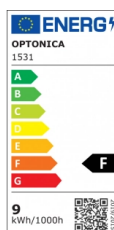

OPTONICA

LED Bombilla AR111 GU10

Potencia **Color de luz**

• 9W

Blanca neutral

Stamps

Especificación técnica

Número de catálogo	1531
Brand	Optonica
Product Code	SP9-A1
Socket	GU10
Power	9W
Energy Consumption	9 kWh/1000h
Input voltage	AC175-265V
Flux	820 lm
FLUX per watt	91lm/W
IP	20
Dimmable	No
Correlated Color Temperature	4500K
Light Color	Blanca neutral
Wattage Equivalent	55W
EAN Code	3800156615311
Energy Efficiency Label	F

Beam angle	120°
Power Factor	0.5
Power LED	9W
On/Off Cycles	25 000x
Instant On	0.1s
Material	Plastic
Operating Frequency	50-60 Hz
Temperature	-20°C / +40°C
Ra ≥	80
Life span	35 000 Hours
Color Code	845
Body Color	White
Lumen maintenance at end of service life	70%
Size of product	φ111x58 mm
Size of package	65x110x115 mm
Items per pack	1
Items per box	50
Candela	255 cd