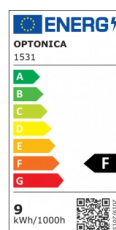

OPTONICA

LED Bombilla AR111 GU10

Potencia **Color de luz**

• 9W

Blanca neutral

Stamps

Especificación técnica

Número de catálogo	1531
Brand	Optonica
Product Code	SP9-A1
Socket	GU10
Power	9W
Energy Consumption	9 kWh/1000h
Input voltage	AC175-265V
Flux	820 lm
FLUX per watt	91lm/W
IP	20
Dimmable	No
Correlated Color Temperature	4500K
Light Color	Blanca neutral
Wattage Equivalent	55W
EAN Code	3800156615311
Energy Efficiency Label	F

Beam angle	120°
Power Factor	0.5
Power LED	9W
On/Off Cycles	25 000x
Instant On	0.1s
Material	Plastic
Operating Frequency	50-60 Hz
Temperature	-20°C / +40°C
Ra ≥	80
Life span	35 000 Hours
Color Code	845
Body Color	White
Lumen maintenance at end of service life	70%
Size of product	φ111x58 mm
Size of package	65x110x115 mm
Items per pack	1
Items per box	50
Candela	255 cd