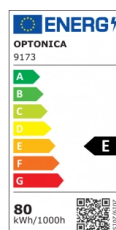

OPTONICA

Farola De LED

Potencia

- 80W

Color de luz

Luz blanca

Stamps

Especificación técnica

Número de catálogo	9173
Brand	Optonica
Product Code	SL80-A1
Power	80W
Energy Consumption	80 kWh/1000h
Input voltage	AC220-240V
Flux	8000 lm
FLUX per watt	100lm/W
IP	65
Dimmable	No
Correlated Color Temperature	6000K
Light Color	Luz blanca
Wattage Equivalent	640W
EAN Code	3800156691735
Energy Efficiency Label	E
Beam angle	120º
Hole Size	Ø 60mm
Power Factor	0.9

Power LED	80W
On/Off Cycles	35 000x
Instant On	0.2s
Material	Aluminium
Operating Frequency	50-60 Hz
Temperature	-20°C / +40°C
Ra ≥	70
Life span	25 000 Hours
Color Code	860
Lumen maintenance at end of service life	70%
Size of product	500x190x75 mm
Size of package	515x200x90 mm
Size of Box	530x390x220 mm
Items per pack	1
Items per box	4
Protection Class	II
Gross weight	2,500 kg
Net weight	2,310 kg