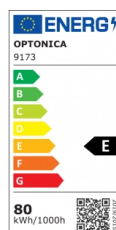

OPTONICA

Farola De LED

Potencia

- 80W

Color de luz

Luz blanca

Stamps

Especificación técnica

Número de catálogo	9173
Brand	Optonica
Product Code	SL80-A1
Power	80W
Energy Consumption	80 kWh/1000h
Input voltage	AC220-240V
Flux	8000 lm
FLUX per watt	100lm/W
IP	65
Dimmable	No
Correlated Color Temperature	6000K
Light Color	Luz blanca
Wattage Equivalent	640W
EAN Code	3800156691735
Energy Efficiency Label	E
Beam angle	120°
Hole Size	Ø 60mm
Power Factor	0.9

Power LED	80W
On/Off Cycles	35 000x
Instant On	0.2s
Material	Aluminium
Operating Frequency	50-60 Hz
Temperature	-20°C / +40°C
Ra ≥	70
Life span	25 000 Hours
Color Code	860
Lumen maintenance at end of service life	70%
Size of product	500x190x75 mm
Size of package	515x200x90 mm
Size of Box	530x390x220 mm
Items per pack	1
Items per box	4
Protection Class	II
Gross weight	2,500 kg
Net weight	2,310 kg