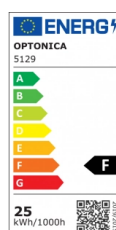

OPTONICA

LED Foco Interior Light COB Cuerpo Negro

Potencia **Color de luz**

• 25W

Luz blanca

Stamps

Especificación técnica

Número de catálogo	5129
Brand	Optonica
Product Code	FL25-A2
Power	25W
Energy Consumption	25 kWh/1000h
Input voltage	AC110-240V
Flux	2000 lm
FLUX per watt	80lm/W
IP	20
Dimmable	No
Correlated Color Temperature	6000K
Light Color	Luz blanca
Wattage Equivalent	200W
EAN Code	3800156651296
Energy Efficiency Label	F
Beam angle	24°

Power Factor	0.5
Power LED	25W
On/Off Cycles	100 000x
Instant On	0.2s
Material	Aluminium
Operating Frequency	50-60 Hz
Temperature	-20°C / +40°C
Ra ≥	90
Life span	25 000 Hours
Color Code	860
LED Type	COB
Lumen maintenance at end of service life	70%
Size of product	170x145x98 mm
Size of package	315x165x35 mm
Size of Box	660x350x430 mm
Items per pack	1
Items per box	12
Gross weight	1,050 kg