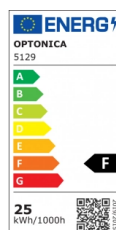

OPTONICA

LED Foco Interior Light COB Cuerpo Negro

Potencia **Color de luz**

• 25W

Luz blanca

Stamps

Especificación técnica

Número de catálogo	5129
Brand	Optonica
Product Code	FL25-A2
Power	25W
Energy Consumption	25 kWh/1000h
Input voltage	AC110-240V
Flux	2000 lm
FLUX per watt	80lm/W
IP	20
Dimmable	No
Correlated Color Temperature	6000K
Light Color	Luz blanca
Wattage Equivalent	200W
EAN Code	3800156651296
Energy Efficiency Label	F
Beam angle	24°

Power Factor	0.5
Power LED	25W
On/Off Cycles	100 000x
Instant On	0.2s
Material	Aluminium
Operating Frequency	50-60 Hz
Temperature	-20°C / +40°C
Ra ≥	90
Life span	25 000 Hours
Color Code	860
LED Type	COB
Lumen maintenance at end of service life	70%
Size of product	170x145x98 mm
Size of package	315x165x35 mm
Size of Box	660x350x430 mm
Items per pack	1
Items per box	12
Gross weight	1,050 kg