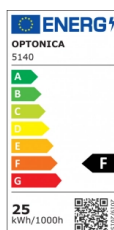

OPTONICA

LED Foco Interior Track Light COB Cuerpo Blanco

Potencia **Color de luz**

• 25W

Luz blanca

Stamps

Especificación técnica

Número de catálogo	5140
Brand	Optonica
Product Code	FL25-A2
Power	25W
Energy Consumption	25 kWh/1000h
Input voltage	AC110-240V
Flux	1875 lm
FLUX per watt	75lm/W
IP	20
Dimmable	No
Correlated Color Temperature	6000K
Light Color	Luz blanca
Wattage Equivalent	200W
EAN Code	3800156651401
Energy Efficiency Label	F
Beam angle	24°

Power Factor	0.5
Power LED	25W
On/Off Cycles	100 000x
Instant On	0.2s
Material	Aluminium
Operating Frequency	50-60 Hz
Temperature	-20°C / +40°C
Ra ≥	90
Life span	25 000 Hours
Color Code	860
LED Type	COB
Lumen maintenance at end of service life	70%
Size of product	170x145x98 mm
Size of package	315x165x35 mm
Size of Box	660x350x430 mm
Items per pack	1
Items per box	12
Gross weight	1,058 kg