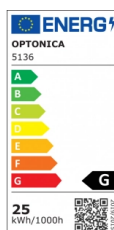

OPTONICA

LED Foco Interior Light COB Cuerpo Negro

Potencia **Color de luz**

• 25W

Luz blanca

Stamps

Especificación técnica

Número de catálogo	5136
Brand	Optonica
Product Code	FL25-A2
Power	25W
Energy Consumption	25 kWh/1000h
Input voltage	AC110-240V
Flux	1650 lm
FLUX per watt	66lm/W
IP	20
Dimmable	No
Correlated Color Temperature	6000K
Light Color	Luz blanca
Wattage Equivalent	200W
EAN Code	3800156651364
Energy Efficiency Label	G
Beam angle	24°

Power Factor	0.5
Power LED	25W
On/Off Cycles	100 000x
Instant On	0.2s
Material	Aluminium
Operating Frequency	50-60 Hz
Temperature	-20°C / +40°C
Ra ≥	90
Life span	25 000 Hours
Color Code	860
LED Type	COB
Lumen maintenance at end of service life	70%
Size of product	130x98x110 mm
Size of package	225x220x135 mm
Size of Box	470x460x435 mm
Items per pack	1
Items per box	12
Gross weight	0,825 kg