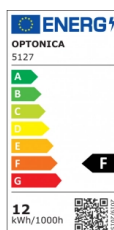

OPTONICA

LED Foco Interior Light COB Cuerpo Negro

Potencia **Color de luz**

- 12W

Luz blanca

Stamps

Especificación técnica

Número de catálogo	5127
Brand	Optonica
Product Code	FL12-A2
Power	12W
Energy Consumption	12 kWh/1000h
Input voltage	AC110-240V
Flux	960lm
FLUX per watt	80lm/W
IP	20
Dimmable	No
Correlated Color Temperature	6000K
Light Color	Luz blanca
Wattage Equivalent	96W
EAN Code	3800156651272
Energy Efficiency Label	F
Beam angle	24°

Power Factor	0.5
Power LED	12W
On/Off Cycles	100 000x
Instant On	0.2s
Material	Aluminium
Operating Frequency	50-60 Hz
Temperature	-20°C / +40°C
Ra ≥	90
Life span	25 000 Hours
Color Code	860
LED Type	COB
Lumen maintenance at end of service life	70%
Size of product	130x98x110 mm
Size of package	225x220x135 mm
Size of Box	470x460x440 mm
Items per pack	1
Items per box	12
Gross weight	0,825 kg