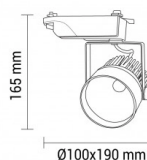

Technical Specification

Reference catalogue	5127
Brand	Optonica
Product Code	FL12-A2
Power	12W
Energy Consumption	12 kWh/1000h
Input voltage	AC110-240V
Flux	960lm
FLUX per watt	80lm/W
IP	20
Dimmable	No
Correlated Color Temperature	6000K
Light Color	Lumière blanche
Wattage Equivalent	96W
EAN Code	3800156651272