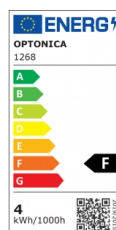

OPTONICA

LED Bombilla GU10 Regulable

Potencia **Color de luz**

• 4W

Blanco cálido

Stamps

Especificación técnica

Número de catálogo	1268
Brand	Optonica
Product Code	SP4-A3
Socket	GU10
Power	4W
Energy Consumption	4 kWh/1000h
Input voltage	AC220-265V
Flux	320 lm
FLUX per watt	80lm/W
IP	20
Dimmable	Yes
Correlated Color Temperature	2700K
Light Color	Blanco cálido
Wattage Equivalent	35W
EAN Code	3800156612686
Energy Efficiency Label	F

Beam angle	50°
Power Factor	0.5
Power LED	4W
On/Off Cycles	25 000x
Instant On	0.2s
Material	Aluminium
Operating Frequency	50-60 Hz
Temperature	-20°C / +40°C
Ra ≥	80
Life span	25 000 Hours
Color Code	827
Lumen maintenance at end of service life	70%
Size of product	50x55 mm
Size of package	65x50x50 mm
Size of Box	280x280x290 mm
Items per pack	1
Items per box	100
Gross weight	0,060 kg