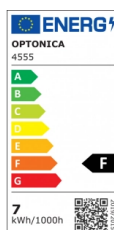

OPTONICA

S-Tira De LED 2835 Flexible Impermeable

Color de luz

Verde

Stamps

Especificación técnica

Número de catálogo	4555
Brand	Optonica
Product Code	MO2835-A2
Energy Consumption	7.2/m kWh/1000h
Input voltage	DC12V
Flux	720lm
FLUX per watt	100lm/W
IP	65
Dimmable	Yes
Light Color	Verde
EAN Code	3800156645554
Energy Efficiency Label	F
Beam angle	120°
Power Factor	0.5
On/Off Cycles	25 000x
Instant On	0.2s

Material	Flex PCB
Operating Frequency	50-60 Hz
Temperature	-20°C / +40°C
Ra ≥	80
Life span	25 000 Hours
LED Type	SMD
LEDs/m	60
Power per meter	7.2W/m
Roll	5 m
Lumen maintenance at end of service life	70%
Size of product	5000x6x2 mm
Gross weight	0,077 kg
Net weight	0,013 kg
Warranty	2 Years