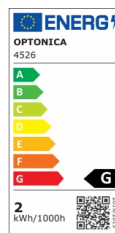

OPTONICA

LED Lens Modulo 3 2835

Potencia **Color de luz**

• 1.5W

Verde

Stamps

Especificación técnica

Número de catálogo	4526
Brand	Optonica
Product Code	MO2835-A1

Power	1.5W
Energy Consumption	1.5 kWh/1000h
Input voltage	DC12V
Flux	120 lm
FLUX per watt	80lm/W
IP	65
Dimmable	Yes
Light Color	Verde
EAN Code	3800156645264
Energy Efficiency Label	G
Beam angle	160°
Power Factor	0.5
On/Off Cycles	25 000x
Instant On	0.2s
Material	Thermoplastic
Operating Frequency	50-60 Hz
Temperature	-20°C / +40°C
Ra ≥	80

Life span	25 000 Hours
LED Type	SMD
Lumen maintenance at end of service life	70%
Size of product	75x15 mm
Items per pack	20
Gross weight	0,174 kg
Net weight	0,174 kg
Warranty	3 Years