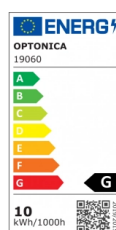

OPTONICA

LED Lámpara De Techo 10W Negro Arena

Potencia **Color de luz**

• 10W

Blanco cálido

Stamps

Especificación técnica

Número de catálogo	19060
Brand	Optonica
Product Code	PD10-A4
Power	10W
Energy Consumption	10 kWh/1000h
Input voltage	AC175-265V
Flux	800 lm
FLUX per watt	80 lm/W
IP	20
Dimmable	No
Correlated Color Temperature	3000K
Light Color	Blanco cálido
EAN Code	3801057190600
Energy Efficiency Label	G
Beam angle	180°
On/Off Cycles	25 000x

Instant On	0.1s
Material	ALU+Iron
Operating Frequency	50-60 Hz
Temperature	-20°C / +40°C
Ra ≥	80
Life span	25 000 Hours
Lumen maintenance at end of service life	70%
Size of product	100x550mm
Items per pack	1
Items per box	10
Color Of The Shell	Sand Black
Warranty	2 Years