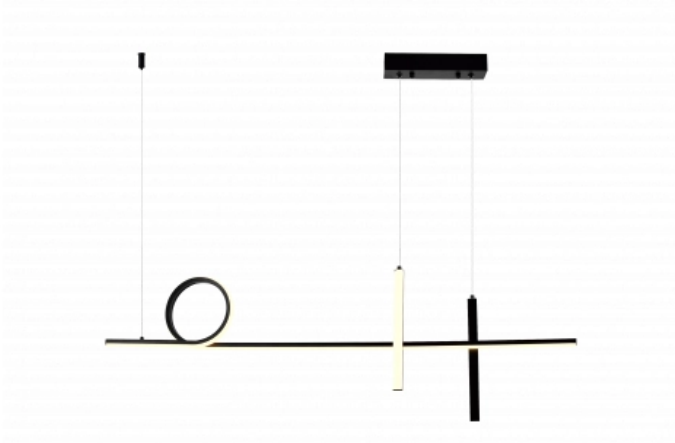

OPTONICA

LED Lámpara Colgante 24W Negro/Blanco

Potencia **Color de luz**

• 24W

Blanco cálido

Stamps

Especificación técnica

| | |
|-------------------------------------|---------------|
| Número de catálogo | 19064 |
| Brand | Optonica |
| Product Code | PD24-A4 |
| Power | 24W |
| Energy Consumption | 24 kWh/1000h |
| Input voltage | AC175-265V |
| Flux | 1920 lm |
| FLUX per watt | 80 lm/W |
| IP | 20 |
| Dimmable | No |
| Correlated Color Temperature | 3000K |
| Light Color | Blanco cálido |
| EAN Code | 3801057190648 |
| Energy Efficiency Label | G |
| Beam angle | 180° |
| On/Off Cycles | 25 000x |

| | |
|---|----------------|
| Instant On | 0.1s |
| Material | ALU+Silica gel |
| Operating Frequency | 50-60 Hz |
| Temperature | -20°C / +40°C |
| Ra ≥ | 80 |
| Life span | 25 000 Hours |
| Lumen maintenance at end of service life | 70% |
| Size of product | 1000mm |
| Items per pack | 1 |
| Items per box | 1 |
| Color Of The Shell | Black/White |
| Warranty | 2 Years |