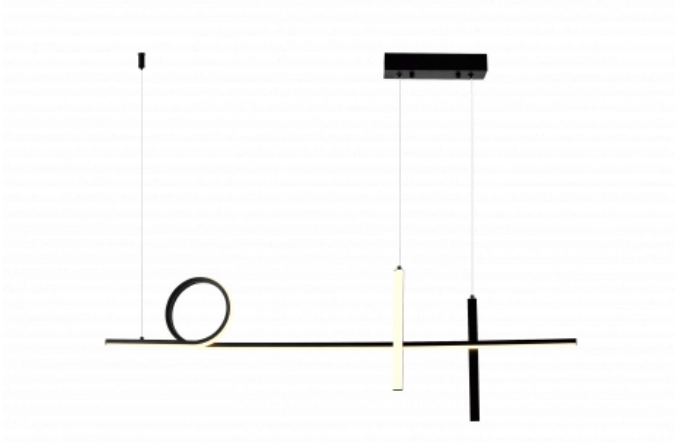

OPTONICA

LED Lámpara Colgante 24W Negro/Blanco

Potencia **Color de luz**

• 24W

Blanco cálido

Stamps

Especificación técnica

Número de catálogo	19064
Brand	Optonica
Product Code	PD24-A4
Power	24W
Energy Consumption	24 kWh/1000h
Input voltage	AC175-265V
Flux	1920 lm
FLUX per watt	80 lm/W
IP	20
Dimmable	No
Correlated Color Temperature	3000K
Light Color	Blanco cálido
EAN Code	3801057190648
Energy Efficiency Label	G
Beam angle	180°
On/Off Cycles	25 000x

Instant On	0.1s
Material	ALU+Silica gel
Operating Frequency	50-60 Hz
Temperature	-20°C / +40°C
Ra ≥	80
Life span	25 000 Hours
Lumen maintenance at end of service life	70%
Size of product	1000mm
Items per pack	1
Items per box	1
Color Of The Shell	Black/White
Warranty	2 Years