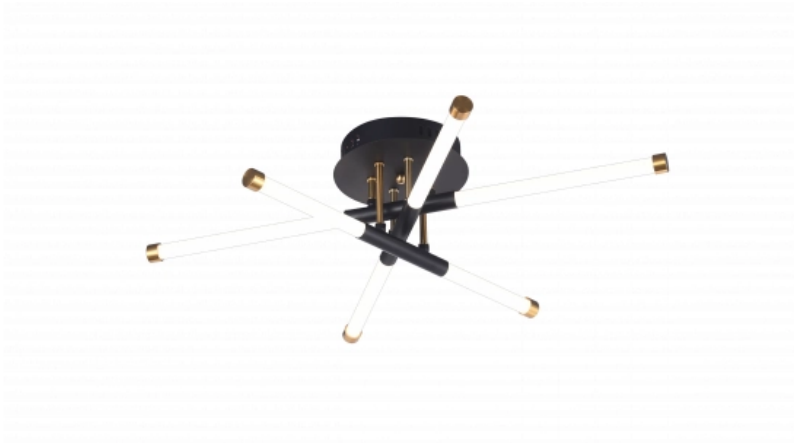

OPTONICA

LED Lámpara De Techo 15W Cobre

Potencia **Color de luz**

• 15W

Blanco cálido

Stamps

Especificación técnica

Número de catálogo	19070
Brand	Optonica
Product Code	PD15-A4
Power	15W
Energy Consumption	15 kWh/1000h
Input voltage	AC175-265V
Flux	1200 lm
FLUX per watt	80 lm/W
IP	20
Dimmable	No
Correlated Color Temperature	3000K
Light Color	Blanco cálido
EAN Code	3801057190709
Energy Efficiency Label	G
Beam angle	180°
On/Off Cycles	25 000x

Instant On	0.1s
Material	ALU+ACRYLIC
Operating Frequency	50-60 Hz
Temperature	-20°C / +40°C
Ra ≥	80
Life span	25 000 Hours
Lumen maintenance at end of service life	70%
Size of product	Φ700mm
Items per pack	1
Items per box	1
Color Of The Shell	COPPER
Warranty	2 Years