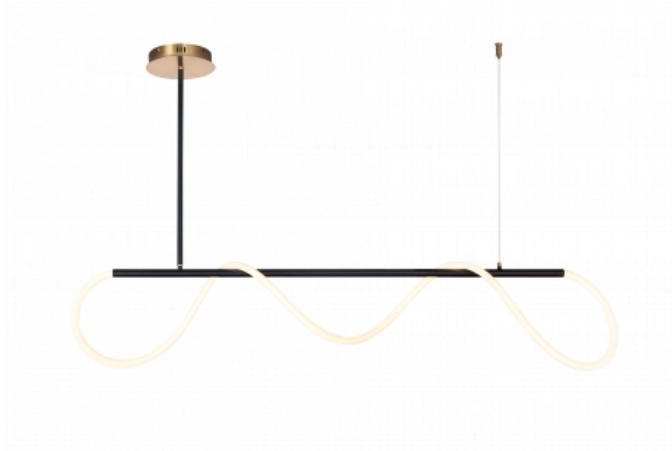

OPTONICA

LED Lámpara De Techo 36W Negra

Potencia **Color de luz**

- 36W

Blanco cálido

Stamps

Especificación técnica

Número de catálogo	19071
Brand	Optonica
Product Code	PD36-A4
Power	36W
Energy Consumption	36 kWh/1000h
Input voltage	AC175-265V
Flux	2880lm
FLUX per watt	80lm/W
IP	20
Dimmable	No
Correlated Color Temperature	3000K
Light Color	Blanco cálido
EAN Code	3801057190716
Energy Efficiency Label	G
Beam angle	180°
On/Off Cycles	25 000x

Instant On	0.1s
Material	ALU+ACRYLIC
Operating Frequency	50-60 Hz
Life span	25 000 Hours
Lumen maintenance at end of service life	70%
Size of product	1000x900mm
Items per box	1
Color Of The Shell	Black
Warranty	2 Years