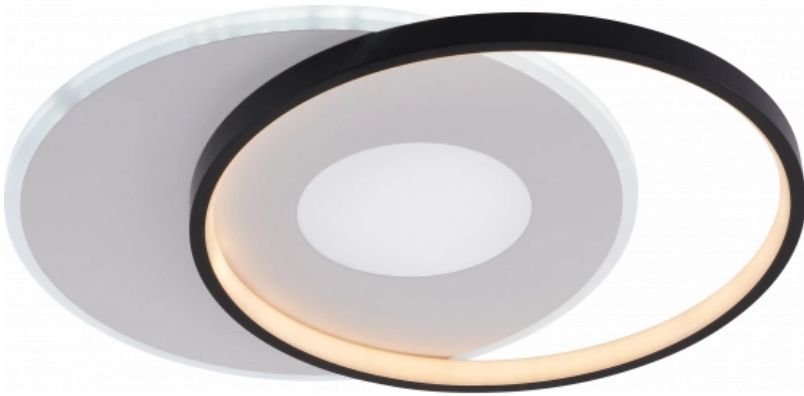

OPTONICA

LED Lámpara De Techo CCT 54W Blanca+Negra Regulable + Control Remoto

Potencia **Color de luz**

• 54W

CCT

Stamps

Especificación técnica

Número de catálogo	19011
Brand	Optonica
Product Code	PD54-A3
Power	54W
Energy Consumption	54 kWh/1000h
Input voltage	AC220-240V
Flux	4120 lm
FLUX per watt	76 lm/W
IP	20
Dimmable	Yes
Correlated Color Temperature	3000K-6000K
Light Color	CCT
EAN Code	3801057190112
Energy Efficiency Label	G

Beam angle	180°
On/Off Cycles	25 000x
Instant On	0.1s
Material	Iron + ALU + PS
Operating Frequency	50-60 Hz
Temperature	-20°C / +40°C
Ra ≥	80
Life span	25 000 Hours
Lumen maintenance at end of service life	70%
Size of product	460x370x45 mm
Items per pack	1
Items per box	5
Color Of The Shell	White + Black
Gross weight	2,000 kg
Net weight	1,450 kg
Warranty	2 Years