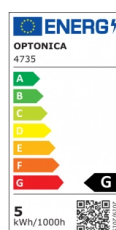

OPTONICA

Tira De LED 2835 Impermeable Profesional Edicion

Color de luz

Verde

Stamps

Especificación técnica

Número de catálogo	4735
Brand	Optonica
Product Code	ST2835-A2
Energy Consumption	4.8/m kWh/1000h
Input voltage	DC12V
Flux	300 lm/m
IP	54
Dimmable	Yes
Light Color	Verde
EAN Code	3800156647350
Energy Efficiency Label	G
Beam angle	120°
Power Factor	0.5
On/Off Cycles	25 000x
Instant On	0.2s
Material	Flex PCB

Operating Frequency	50-60 Hz
Temperature	-20°C / +40°C
Ra ≥	80
Life span	25 000 Hours
LED Type	SMD
LEDs/m	60
Power per meter	4.8W/m
Roll	5 m
Lumen maintenance at end of service life	70%
Size of product	8 x 3mm
Gross weight	0,120 kg
Net weight	0,020 kg
Warranty	2 Years