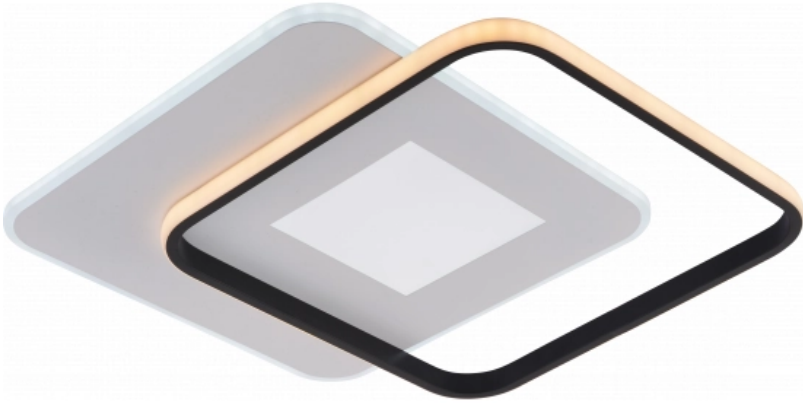

OPTONICA

LED Lámpara De Techo CCT 60W Blanca+Negra Regulable + Control Remoto

Potencia **Color de luz**

• 60W

CCT

Stamps

Especificación técnica

Número de catálogo	19010
Brand	Optonica
Product Code	PD60-A3
Power	60W
Energy Consumption	60 kWh/1000h
Input voltage	AC220-240V
Flux	4800 lm
FLUX per watt	80 lm/W
IP	20
Dimmable	Yes
Correlated Color Temperature	3000K-6000K
Light Color	CCT
EAN Code	3801057190105
Energy Efficiency Label	G

Beam angle	180°
On/Off Cycles	25 000x
Instant On	0.1s
Material	Iron + ALU + PS
Operating Frequency	50-60 Hz
Temperature	-20°C / +40°C
Ra ≥	80
Life span	25 000 Hours
Lumen maintenance at end of service life	70%
Size of product	450x450x45 mm
Items per pack	1
Items per box	5
Color Of The Shell	White + Black
Remote Control	Yes
Gross weight	2,500 kg
Net weight	1,800 kg
Warranty	2 Years