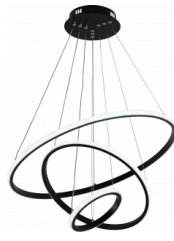

## LED Lámpara Colgante CCT 78W Negra Regulable + Control Remoto

**Potencia**    **Color de luz**

• 78W

CCT

**Stamps**

<b>Beam angle</b>	180°
<b>On/Off Cycles</b>	25 000x
<b>Instant On</b>	0.1s
<b>Material</b>	Iron + Silicone
<b>Operating Frequency</b>	50-60 Hz
<b>Temperature</b>	-20°C / +40°C
<b>Ra ≥</b>	80
<b>Life span</b>	25 000 Hours
<b>Lumen maintenance at end of service life</b>	70%
<b>Size of product</b>	Ø200,Ø400,Ø600x1000 mm
<b>Items per pack</b>	1
<b>Items per box</b>	5
<b>Color Of The Shell</b>	Black
<b>Remote Control</b>	Yes
<b>Gross weight</b>	3,470 kg
<b>Net weight</b>	2,250 kg
<b>Warranty</b>	2 Years