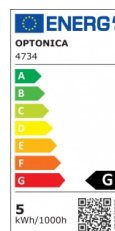

OPTONICA

Tira De LED 2835 Impermeable Profesional Edicion

Color de luz

Roja

Stamps

Especificación técnica

Número de catálogo	4734
Brand	Optonica
Product Code	ST2835-A2
Energy Consumption	4.8/m kWh/1000h
Input voltage	DC12V
Flux	300 lm/m
IP	54
Dimmable	Yes
Light Color	Roja
EAN Code	3800156647343
Energy Efficiency Label	G
Beam angle	120°
Power Factor	0.5
On/Off Cycles	25 000x
Instant On	0.2s
Material	Flex PCB

Operating Frequency	50-60 Hz
Temperature	-20°C / +40°C
Ra ≥	80
Life span	25 000 Hours
LED Type	SMD
LEDs/m	60
Power per meter	4.8W/m
Roll	5 m
Lumen maintenance at end of service life	70%
Size of product	8 x 3mm
Gross weight	0,120 kg
Net weight	0,020 kg
Warranty	2 Years