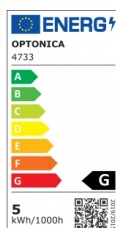

OPTONICA

Tira De LED 2835 Impermeable Profesional Edicion

Color de luz

Blanco cálido

Especificación técnica

| | |
|---------------------------|-----------------|
| Número de catálogo | 4733 |
| Brand | Optonica |
| Product Code | ST2835-A2 |
| Energy Consumption | 4.8/m kWh/1000h |
| Input voltage | DC12V |

| | |
|-------------------------------------|---------------|
| Flux | 300 lm/m |
| IP | 54 |
| Dimmable | Yes |
| Correlated Color Temperature | 2700K |
| Light Color | Blanco cálido |
| EAN Code | 3800156647336 |
| Energy Efficiency Label | G |
| Beam angle | 120° |
| Power Factor | 0.5 |
| On/Off Cycles | 25 000x |
| Instant On | 0.2s |
| Material | Flex PCB |
| Operating Frequency | 50-60 Hz |
| Temperature | -20°C / +40°C |
| Ra ≥ | 80 |
| Life span | 25 000 Hours |
| Color Code | 828 |
| LED Type | SMD |

| | |
|---|----------|
| LEDs/m | 60 |
| Power per meter | 4.8W/m |
| Roll | 5 m |
| Lumen maintenance at end of service life | 70% |
| Gross weight | 0,129 kg |
| Net weight | 0,116 kg |
| Warranty | 2 Years |