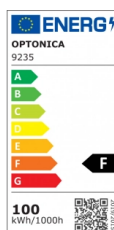

OPTONICA

Farola LED SANAN- Chip 75x130° Garantía 3 años

Potencia **Color de luz**

• 100W

Luz blanca

Stamps

Especificación técnica

Número de catálogo	9235
Brand	Optonica
Product Code	SL100-A9
Power	100W
Energy Consumption	100 kWh/1000h
Input voltage	AC180-265V
Flux	10000 lm
FLUX per watt	100lm/W
IP	65
Dimmable	No
Correlated Color Temperature	6000K
Light Color	Luz blanca
EAN Code	3800156692350
Energy Efficiency Label	F
Beam angle	75°x130°
On/Off Cycles	35 000x

Instant On	0.1s
Material	ALU + Glass
Operating Frequency	50-60 Hz
Temperature	-20°C / +40°C
Ra ≥	80
Life span	35 000 Hours
Lumen maintenance at end of service life	70%
Size of product	597x76x108mm
Size of package	11.3x8.3x59.7cm
Size of Box	61.5x46.5x44cm
Items per pack	1
Items per box	20
Gross weight	1,097 kg
Net weight	0,935 kg
Warranty	3 Years