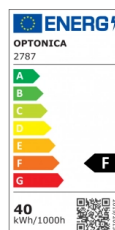

OPTONICA

Panel LED

Superficial/Retroiluminada 120x30cm

Potencia Color de luz

- 40W

Blanca neutral

Stamps

Especificación técnica

Número de catálogo	2787
Brand	Optonica
Product Code	DL40-A3
Power	40W
Energy Consumption	40 kWh/1000h
Input voltage	AC220-240V
Flux	3600 lm
FLUX per watt	90lm/W
IP	20
Dimmable	No
Correlated Color Temperature	4000K
Light Color	Blanca neutral
EAN Code	3800156627871
Energy Efficiency Label	F
Beam angle	120º
On/Off Cycles	25 000x
Instant On	0.1s
Operating Frequency	50-60 Hz

Temperature	-20°C / +40°C
Ra ≥	80
Life span	25 000 Hours
Lumen maintenance at end of service life	70%
Size of product	1200x300mm
Size of Box	66.5x23.5x67.5cm
Items per pack	1
Items per box	10
Material	Aluminium
Gross weight	1,975 kg
Net weight	1,625 kg
Warranty	2 Years