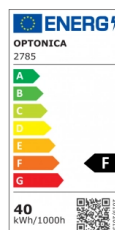

OPTONICA

Panel LED

Superficie/Retroiluminada 60x60cm

Potencia Color de luz

- 40W

Blanca neutral

Stamps

Especificación técnica

Número de catálogo	2785
Brand	Optonica
Product Code	DL40-A3
Power	40W
Energy Consumption	40 kWh/1000h
Input voltage	AC220-240V
Flux	3600 lm
FLUX per watt	90lm/W
IP	20
Dimmable	No
Correlated Color Temperature	4000K
Light Color	Blanca neutral
EAN Code	3800156627857
Energy Efficiency Label	F
Beam angle	120º
On/Off Cycles	25 000x
Instant On	0.1s
Material	Aluminium

Operating Frequency	50-60 Hz
Temperature	-20°C / +40°C
Ra ≥	80
Life span	25 000 Hours
Lumen maintenance at end of service life	70%
Size of product	595x595x40 mm
Size of Box	66.5x23.5x67.5cm
Items per pack	1
Items per box	10
Gross weight	1,760 kg
Net weight	1,470 kg
Warranty	2 Years