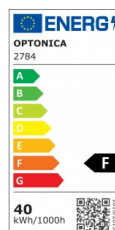

OPTONICA

Panel LED

Superficie/Retroiluminación 60x60cm

Potencia Color de luz

- 40W

Luz blanca

Stamps

Especificación técnica

Número de catálogo	2784
Brand	Optonica
Product Code	DL40-A3
Power	40W
Energy Consumption	40 kWh/1000h
Input voltage	AC220-240V
Flux	3600 lm
FLUX per watt	90lm/W
IP	20
Dimmable	No
Correlated Color Temperature	6000K
Light Color	Luz blanca
EAN Code	3800156627840
Energy Efficiency Label	F
Beam angle	120º
On/Off Cycles	25 000x
Instant On	0.1s
Material	Aluminium

Operating Frequency	50-60 Hz
Temperature	-20°C / +40°C
Ra ≥	80
Life span	25 000 Hours
Lumen maintenance at end of service life	70%
Size of product	595x595x40 mm
Size of Box	66.5x23.5x67.5cm
Items per pack	1
Items per box	10
Gross weight	1,760 kg
Net weight	1,470 kg
Warranty	2 Years