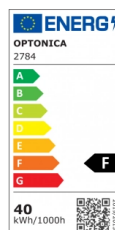

OPTONICA

Panel LED

Superficie/Retroiluminada 60x60cm

Potencia Color de luz

- 40W

Luz blanca

Stamps

Especificación técnica

Número de catálogo	2784
Brand	Optonica
Product Code	DL40-A3
Power	40W
Energy Consumption	40 kWh/1000h
Input voltage	AC220-240V
Flux	3600 lm
FLUX per watt	90lm/W
IP	20
Dimmable	No
Correlated Color Temperature	6000K
Light Color	Luz blanca
EAN Code	3800156627840
Energy Efficiency Label	F
Beam angle	120º
On/Off Cycles	25 000x
Instant On	0.1s
Material	Aluminium

Operating Frequency	50-60 Hz
Temperature	-20°C / +40°C
Ra ≥	80
Life span	25 000 Hours
Lumen maintenance at end of service life	70%
Size of product	595x595x40 mm
Size of Box	66.5x23.5x67.5cm
Items per pack	1
Items per box	10
Gross weight	1,760 kg
Net weight	1,470 kg
Warranty	2 Years