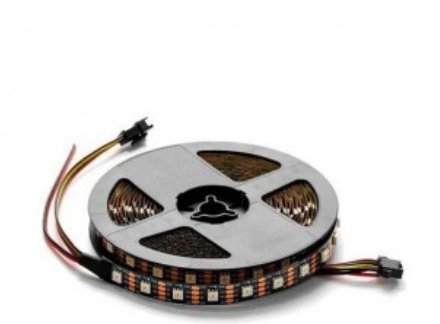

## TIRA LED DIGITAL 60Pixels 60leds/m WWA DC5V 12W/m IP20