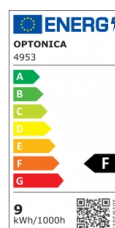

OPTONICA

Tira LED 2835 220V

Potencia **Color de luz**

• 9W/m

Blanco cálido

Stamps

Especificación técnica

Número de catálogo	4953
Brand	Optonica
Product Code	ST220-A3
Power	9W/m
Energy Consumption	9 kWh/1000h
Input voltage	AC220V
Flux	900 lm/m
IP	65
Dimmable	Yes
Correlated Color Temperature	3000K
Light Color	Blanco cálido
EAN Code	3800156649538
Energy Efficiency Label	F
Beam angle	120º
On/Off Cycles	25 000x
Instant On	0.1s
Operating Frequency	50-60 Hz
Life span	25 000 Hours

LED Type	SMD
Roll	50 m.
Lumen maintenance at end of service life	70%
Size of product	10x4.3 mm
Material	Flex PCB
Cutting distance	10cm
Gross weight	0,047 kg
Net weight	0,047 kg
Warranty	2 Years