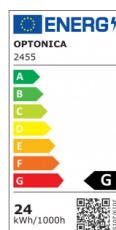

OPTONICA

Módulo empotrado cuadrado LED

Potencia **Color de luz**

- 24W

Blanca neutral

Stamps

Especificación técnica

Número de catálogo	2455
Brand	Optonica
Product Code	DL24-A4
Power	24W
Energy Consumption	24 kWh/1000h
Input voltage	AC 85-260V
Flux	1700 lm
FLUX per watt	70lm/W
IP	20
Dimmable	No
Correlated Color Temperature	4500K
Light Color	Blanca neutral
Wattage Equivalent	192W
EAN Code	3800156624559
Energy Efficiency Label	G
Beam angle	120º

Hole Size	285 x 285 mm
Power Factor	0.5
On/Off Cycles	25 000x
Instant On	0.2s
Material	Aluminium
Operating Frequency	50-60 Hz
Temperature	-20°C / +40°C
Ra ≥	80
Life span	25 000 Hours
Color Code	845
Lumen maintenance at end of service life	70%
Size of product	300 x 300 x 26 mm
Size of package	370x320x36 mm
Size of Box	380x325x365 mm
Items per pack	1
Items per box	10
Gross weight	0,763 kg
Net weight	0,635 kg