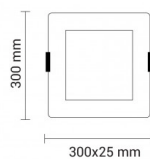

OPTONICA

Module encastré carré LED

Puissance

- 24W

Couleur de lumière

Lumière blanche

Stamps

Technical Specification

Reference catalogue	2454
Brand	Optonica
Product Code	DL24-A4
Power	24W
Energy Consumption	24 kWh/1000h
Input voltage	AC85-265V
Flux	1680 lm
FLUX per watt	70lm/W
IP	20
Dimmable	No
Correlated Color Temperature	6000K
Light Color	Lumière blanche
Wattage Equivalent	192W
EAN Code	3800156624542
Energy Efficiency Label	G
Beam angle	120°

Hole Size	282x282 mm
Power Factor	0.5
On/Off Cycles	25 000x
Instant On	0.2s
Material	Aluminium
Operating Frequency	50-60 Hz
Temperature	-20°C / +40°C
Ra ≥	80
Life span	25 000 Hours
Color Code	860
Lumen maintenance at end of service life	70%
Size of product	300x300x25 mm
Size of package	310x345x35 mm
Size of Box	380x325x365 mm
Items per pack	1
Items per box	10
Gross weight	0,763 kg
Net weight	0,635 kg